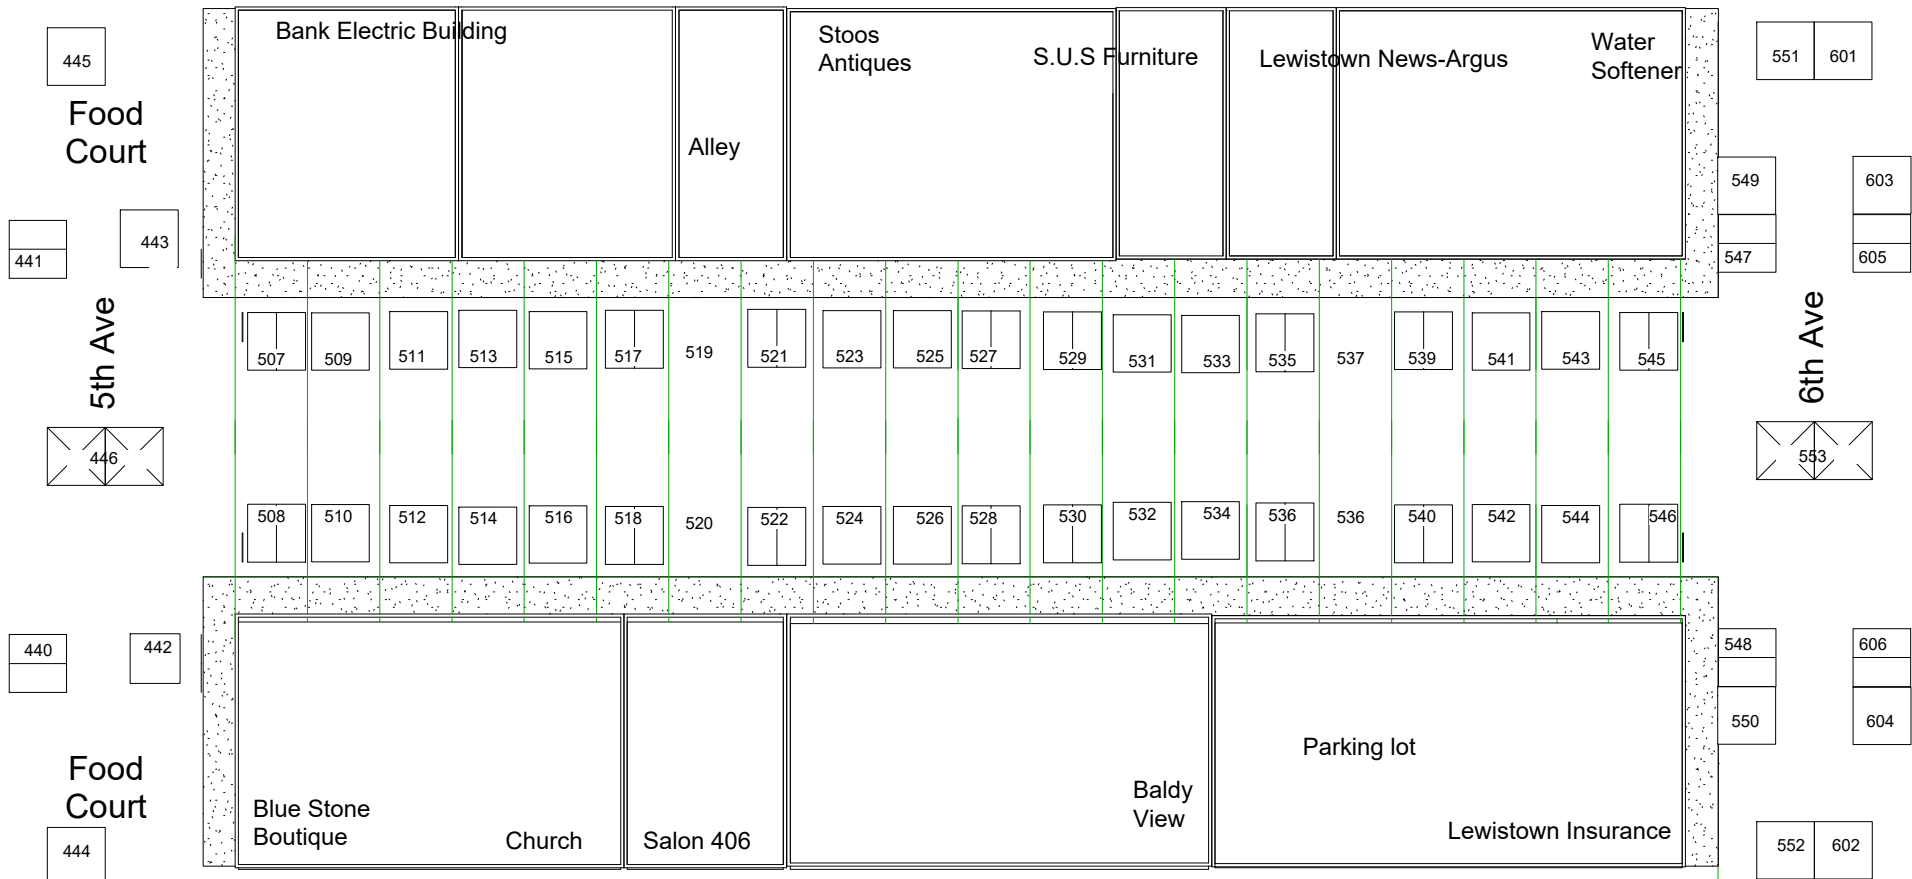

1st Ave

2nd Ave

Kiwanis Pancake Breakfast

2021 CHERRY FESTIVAL
LAYOUT
MAIN ST. LEWISTOWN

100 BLOCK

200 BLOCK

300 BLOCK

400 BLOCK

500 BLOCK

600 BLOCK