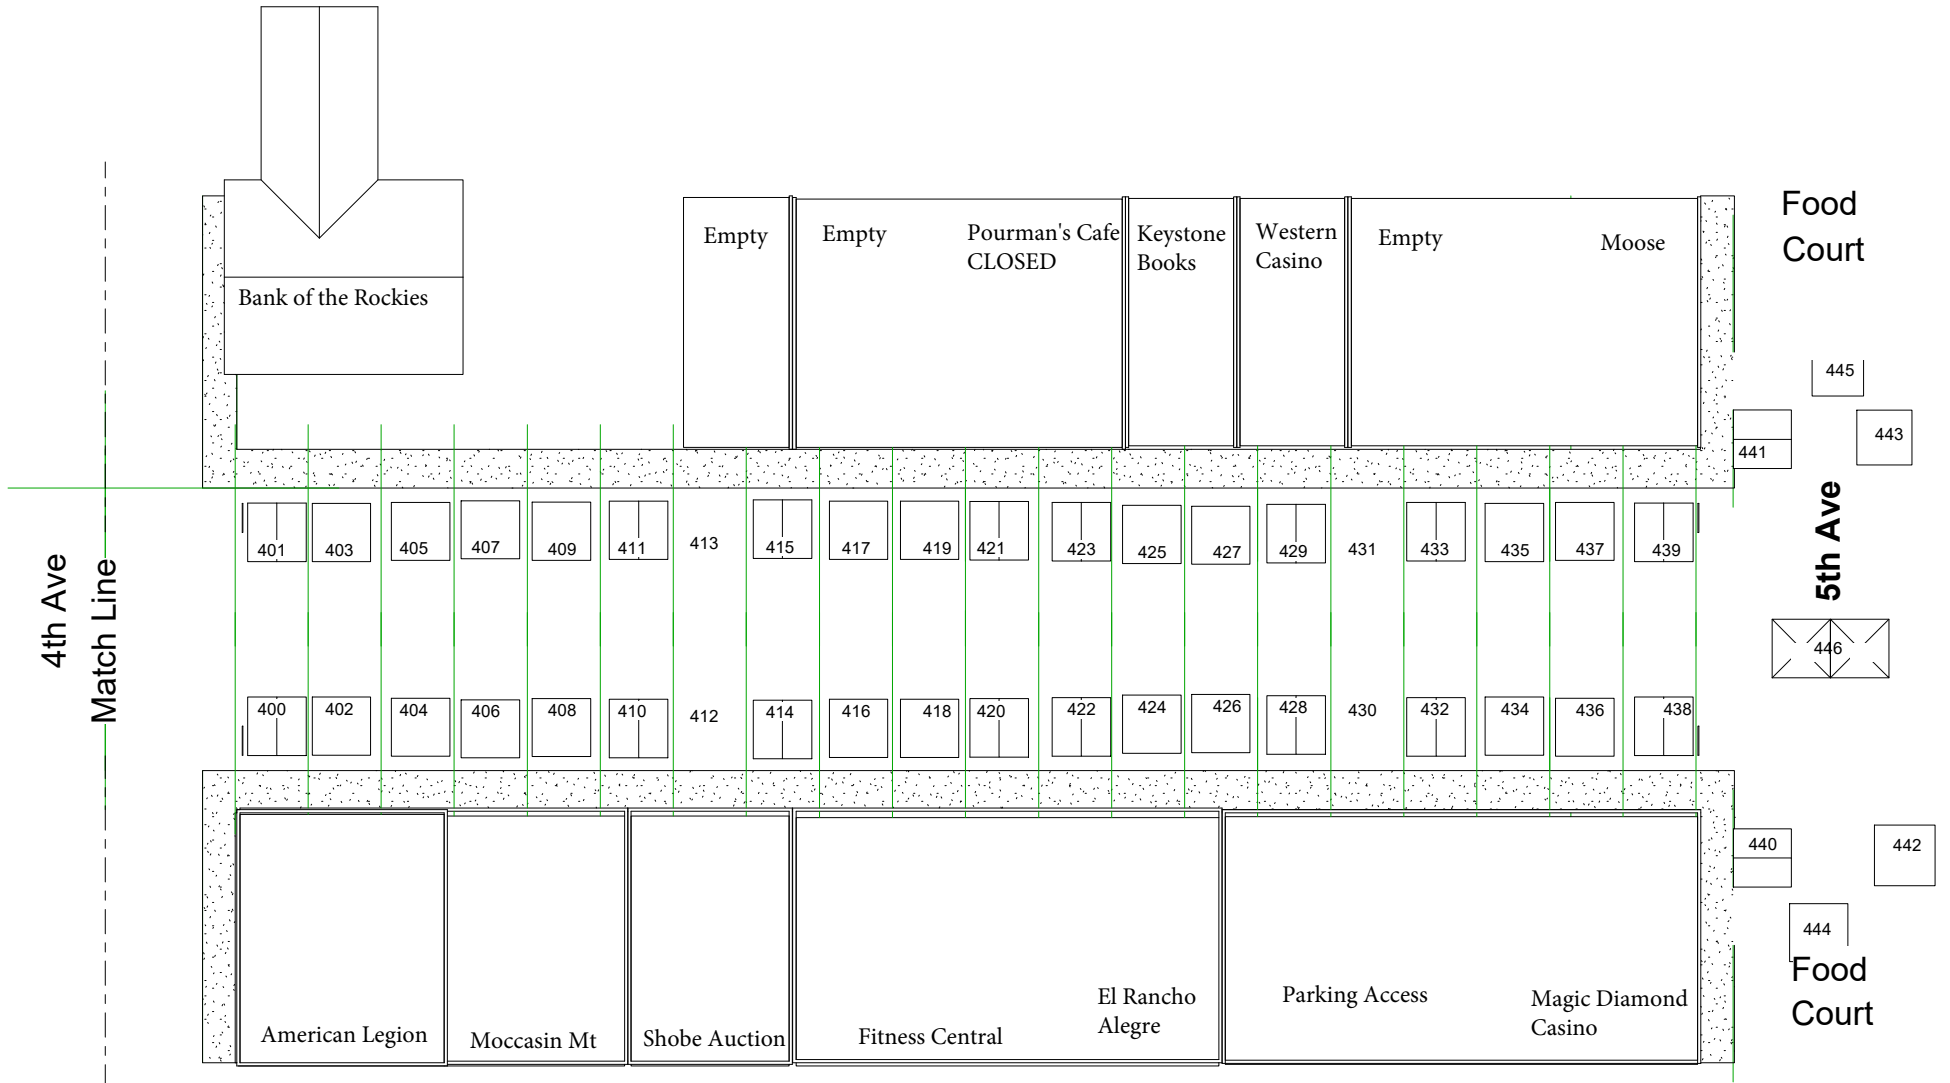

1st Ave

2nd Ave

Kiwanis Pancake Breakfast

2021 CHERRY FESTIVAL
LAYOUT
MAIN ST. LEWISTOWN

100 BLOCK

200 BLOCK

300 BLOCK

400 BLOCK

500 BLOCK

600 BLOCK