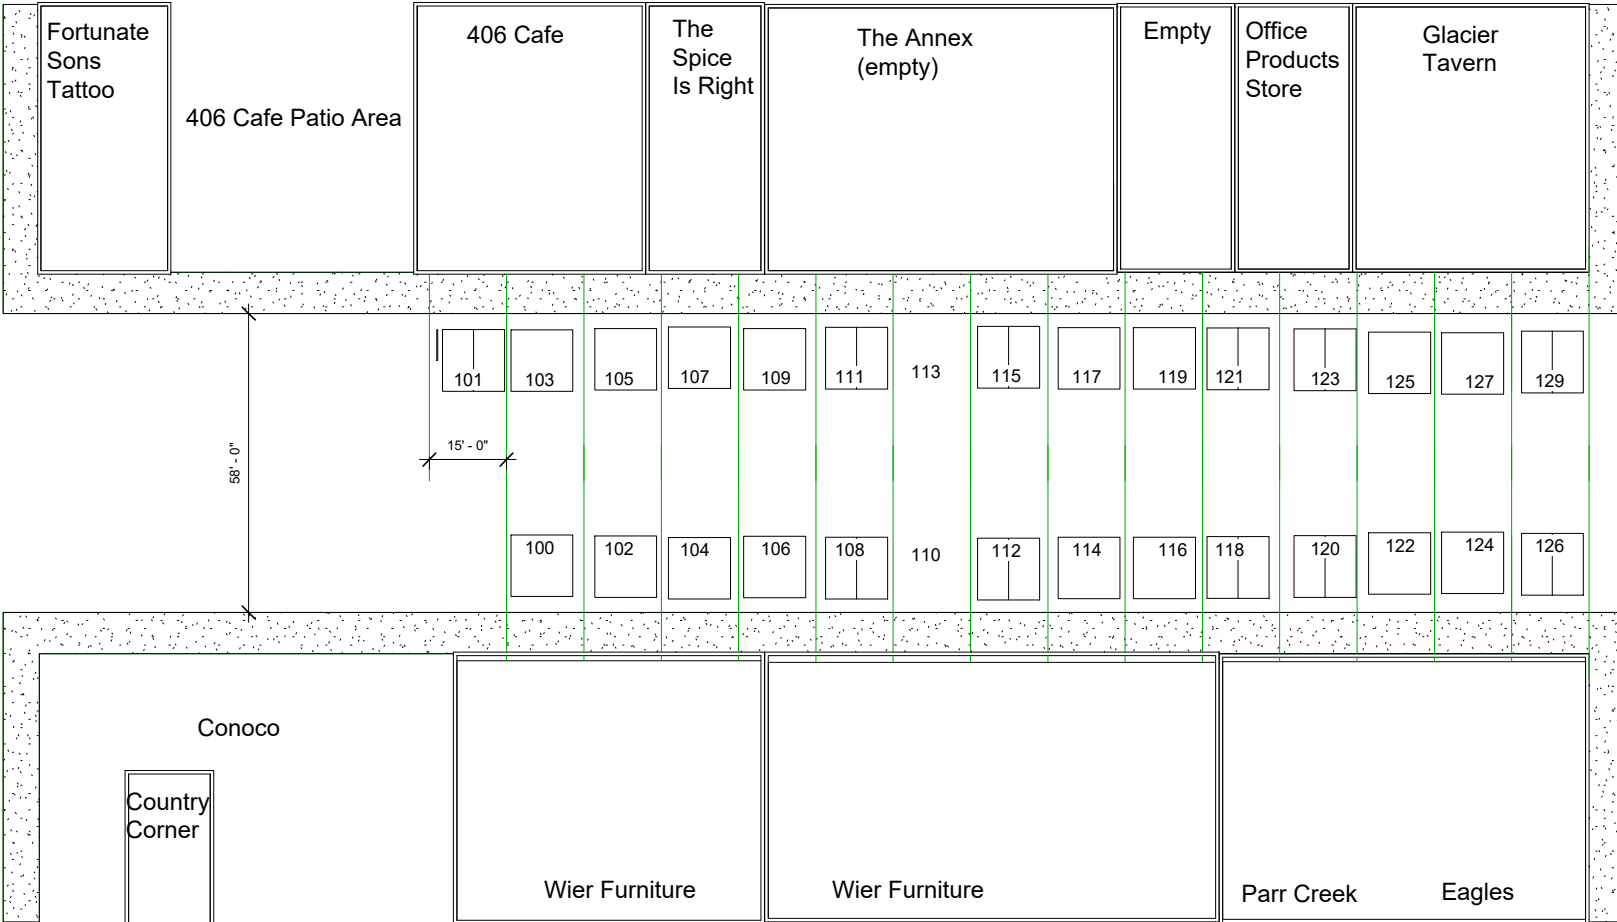

1st Ave

2nd Ave

Kiwanis Pancake Breakfast

2021 CHERRY FESTIVAL
LAYOUT
MAIN ST. LEWISTOWN

100 BLOCK

200 BLOCK

300 BLOCK

400 BLOCK

500 BLOCK

600 BLOCK