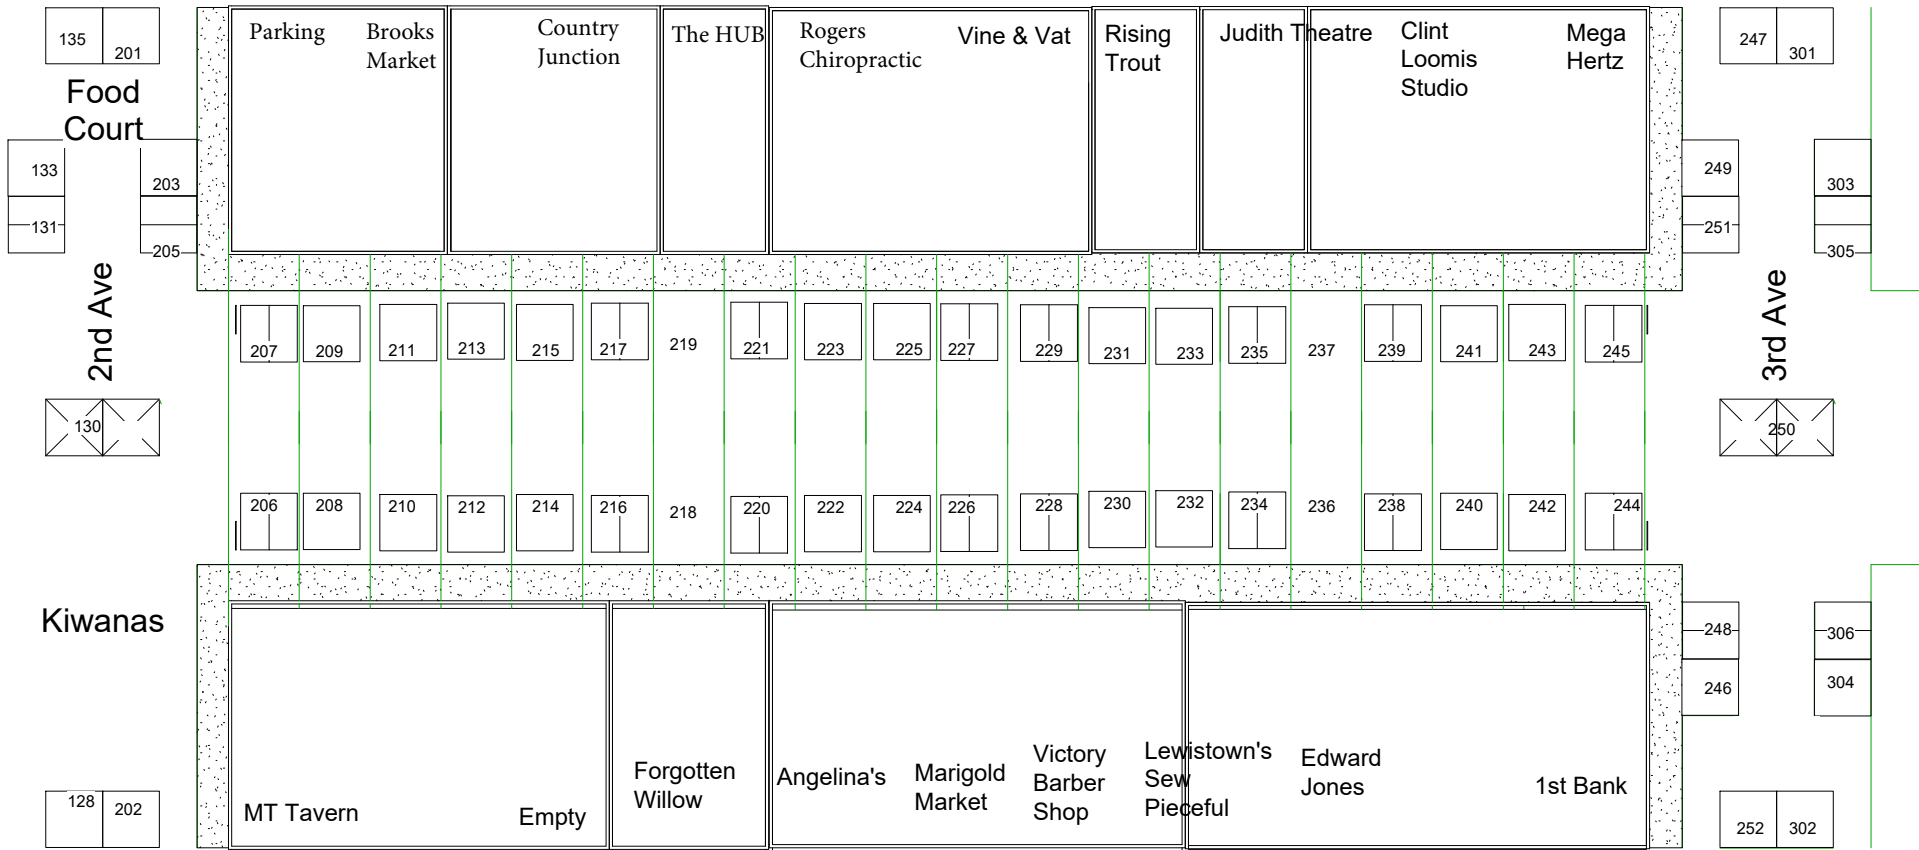

1st Ave

2nd Ave

Kiwanis Pancake Breakfast

2021 CHERRY FESTIVAL
LAYOUT
MAIN ST. LEWISTOWN

100 BLOCK

200 BLOCK

300 BLOCK

400 BLOCK

500 BLOCK

600 BLOCK