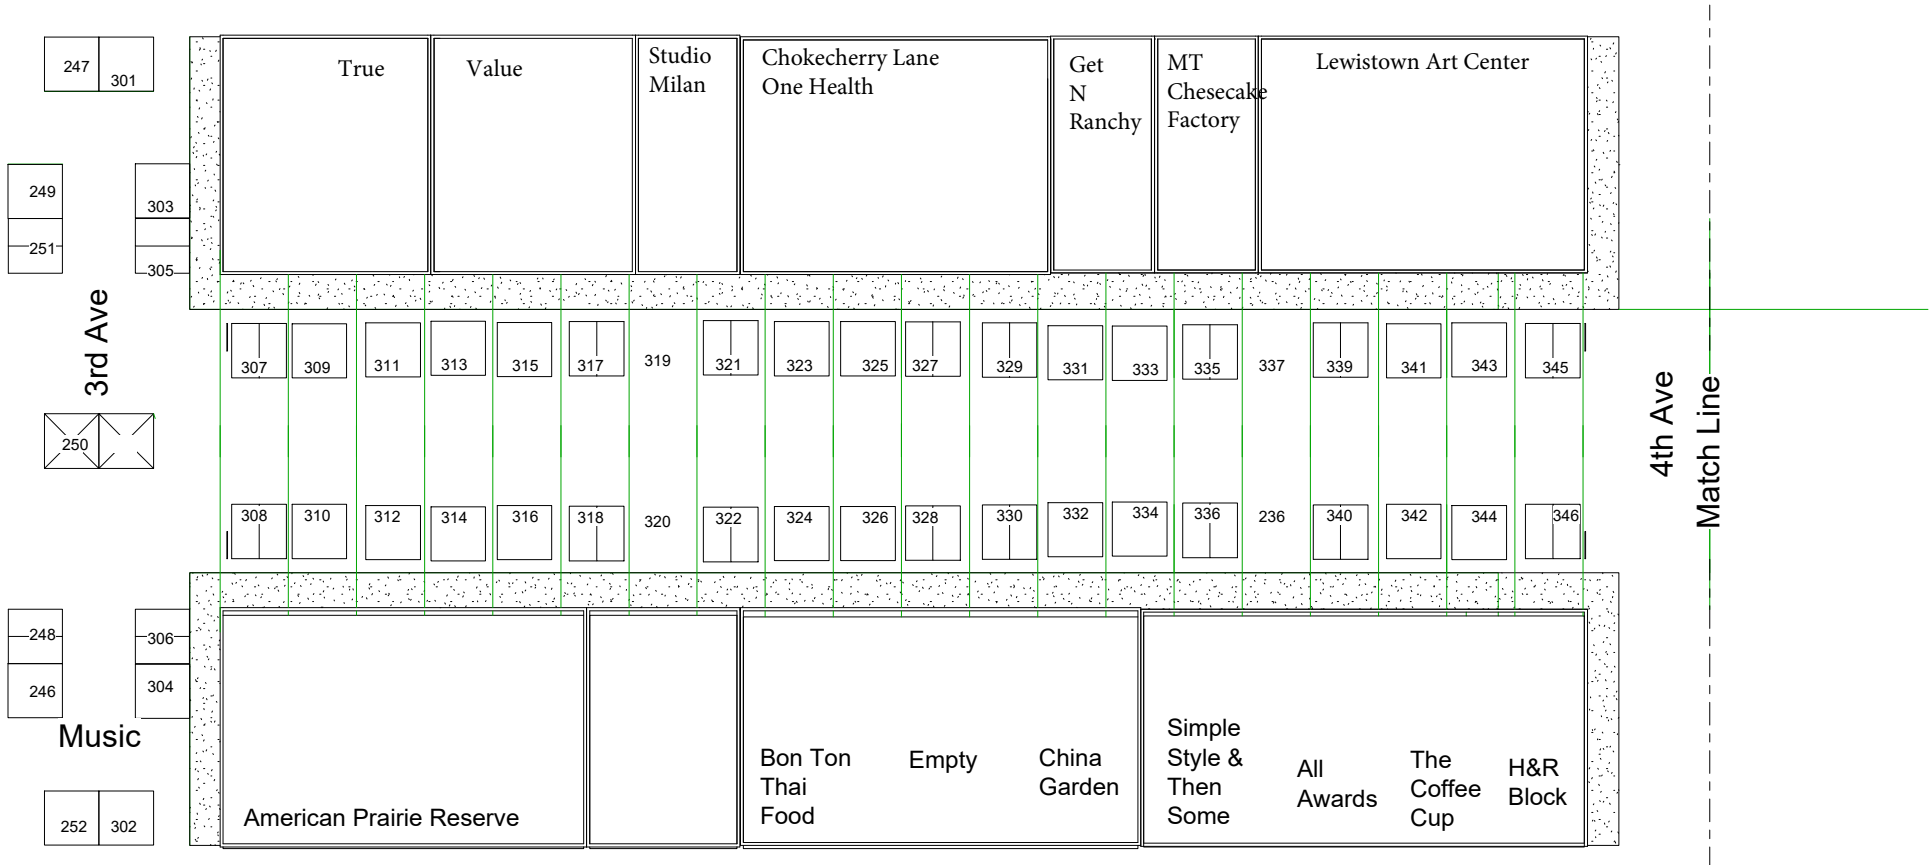

1st Ave

2nd Ave

Kiwanis Pancake Breakfast

2021 CHERRY FESTIVAL
LAYOUT
MAIN ST. LEWISTOWN

100 BLOCK

200 BLOCK

300 BLOCK

400 BLOCK

500 BLOCK

600 BLOCK